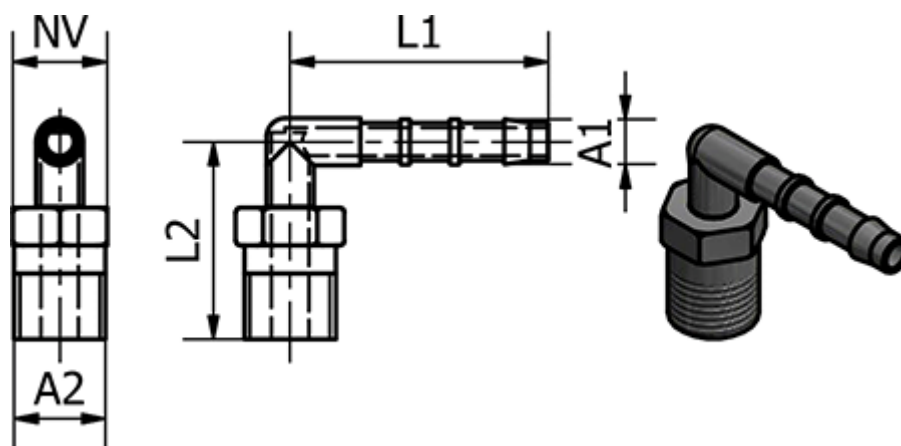

Article number: 58632354

Description: Tube Connector 32.354, Ø12 - R 3/8"
Angle

Measures

Ext. hose diameter A1	= 12
L1	= 31
L2	= 40.5
NV	= 17
Thread A2	= R 3/8"